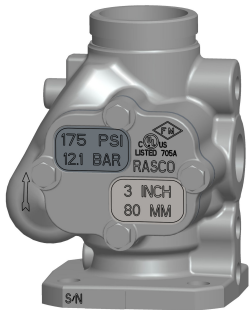

Model E - Flanged x Flanged

Model E - Flanged x Grooved

Model E3 - Grooved x Grooved

MODEL E & E3 ALARM VALVES

- For 2-1/2" (65mm), 3" (80mm) & 76mm sizes, see Bulletins 427 & 428
- For 4" (100mm), 6" (150mm) & 8" (200mm) sizes, see Bulletins 407, 417, 409 & 410

Description	Part Number	Short Code	List Price
MODEL E ALARM VALVE FLANGED X FLANGED - VALVE ONLY			
2 1/2,ALARM VALVE,E,FLANGE X FLANGE(E3)	6102025549	25AE	C\$3,406.57
3,ALARM VALVE,E,FLANGE X FLANGE(E3)	6102030549	3AE	C\$3,406.57
65MM,ALARM VALVE,E,PN16,FLXFL (E3)	6102025547	65MMAE3	C\$3,406.57
65MM,ALARM VALVE,E,BS-E,FLANGEXFLANGE	6102025548		C\$3,406.57
80MM,ALARM VALVE,E,BS-E,FLANGEXFLANGE	6102030548		C\$3,406.57
4,ALARM VALVE,"E",FLANGED X FLANGED	6102040500	4A	C\$3,406.57
6,ALARM VALVE,"E",FLANGED X FLANGED	6102060500	6A	C\$4,264.65
8,ALARM VALVE,"E",FLANGED X FLANGED	6102080500	8A	C\$6,101.89
MODEL E ALARM VALVE FLANGED X GROOVED-VALVE ONLY			
2 1/2,ALARM VALVE,E,FLANGE X GROOVE (E3)	6102025539	25AGE	C\$3,406.57
3,ALARM VALVE,E,FLANGE X GROOVE (E3)	6102030539	3AGE	C\$3,406.57
4,ALARM VALVE,"E",FLANGED X GROOVED	6102040515	4AG	C\$3,406.57
6,ALARM VALVE,"E",FLANGED X GROOVED	6102060515	6AG	C\$4,264.65
8,ALARM VALVE,"E",FLANGED X GROOVED	6102080515	8AG	C\$6,101.89
MODEL E3 ALARM VALVE GROOVED X GROOVED - VALVE ONLY			
2 1/2,ALARM VALVE,E3,GROOVE X GROOVE	6102025519	25AGG	C\$3,406.57
3,ALARM VALVE,E3,GROOVE X GROOVE	6102030519	3AGG	C\$3,406.57
76MM,ALARM VALVE,E3,GROOVE X GROOVE	6102030517	76AGGM	C\$3,406.57
4,ALARM VALVE,E3 GROOVED X GROOVED	6102040519	4AGG	C\$3,406.57
6,ALARM VALVE,E3,GROOVED X GROOVED	6102060519	6AGG	C\$4,264.65
8,ALARM VALVE,E3,GROOVED X GROOVED	6102080519	8AGG	C\$6,101.89