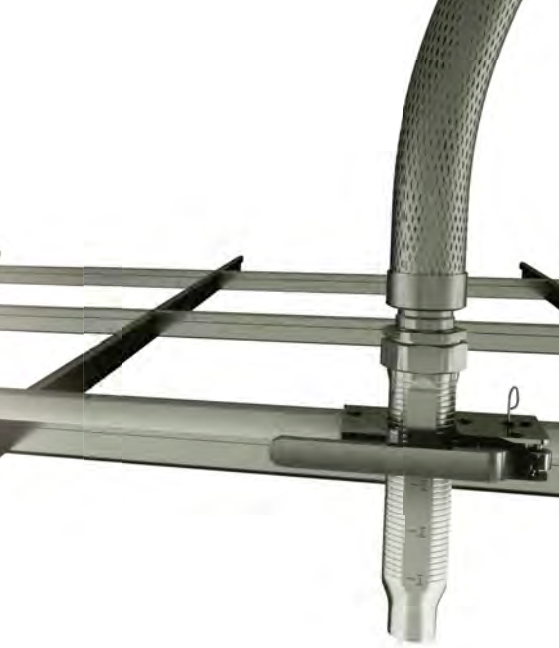

RASCOflex

Flexible Sprinkler Drop

**New Reliable Product.
Same Reliable Quality.**

- *Designed for use in wet, pre-action or dry sprinkler systems.*
- *Sets new standard for simplicity and reducing installation times.*
- *One piece, pre-assembled bracket designed to make installation, alignment, and adjustment simple.*
- *Six different lengths, 24", 31", 40", 48", 60", and 72".*
- *Lowest friction loss across the product line vs. all competition.*
- *UL Listed & FM Approved.*
- *Available with 1/2" or 3/4" outlet nipples in straight (UL Listed and FM Approved) or 90° elbow (FM Approved) configuration.*
- *Elastic tie provided to secure hose prior to bracket installation.*
- *Product comes with a two year warranty.*

Center Bracket

Side Bracket

Reliable[®]

reliablesprinkler.com