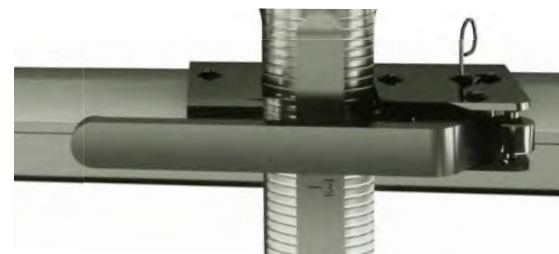

RASCOflex

Flexible Sprinkler Drop

**New Reliable Product.
Same Reliable Quality.**

- *Designed for use in wet, pre-action or dry sprinkler systems.*
- *Sets new standard for simplicity and reducing installation times.*
- *One piece, pre-assembled bracket designed to make installation, alignment, and adjustment simple.*
- *Six different lengths, 24", 31", 40", 48", 60", and 72".*
- *Lowest friction loss across the product line vs. all competition.*
- *UL Listed & FM Approved.*
- *Available with 1/2" or 3/4" outlet nipples in straight (UL Listed and FM Approved) or 90° elbow (FM Approved) configuration.*
- *Elastic tie provided to secure hose prior to bracket installation.*
- *Product comes with a two year warranty.*